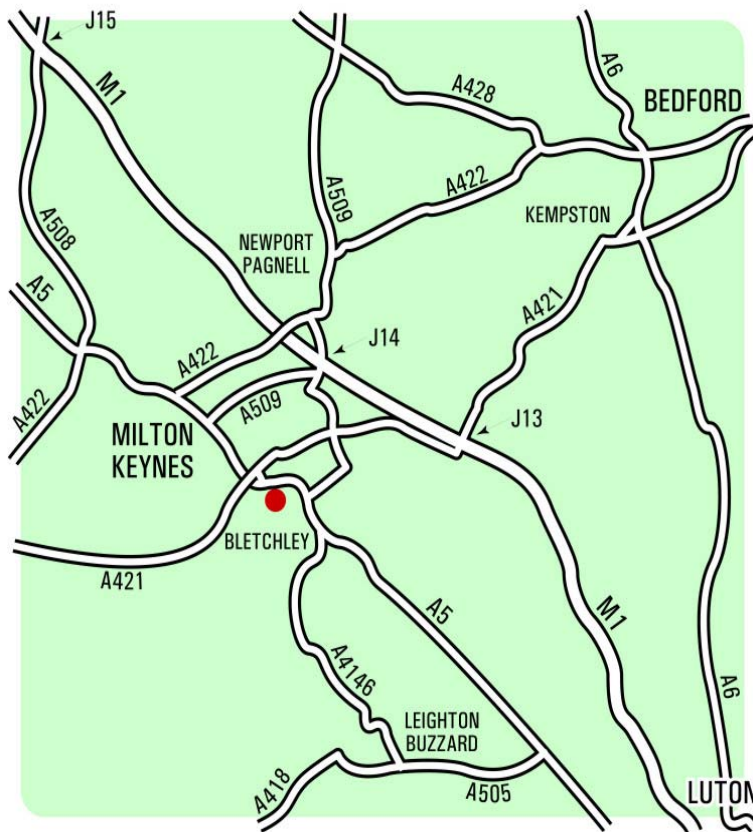

**Premier Inn**

5 minutes drive from Bletchley are the Furzton Lake and Caldecotte hotels

**Mercure Parkside Hotel**

10 minutes drive from Bletchley  
3 star hotel in the village of Woughton on the Green

## Directions to...