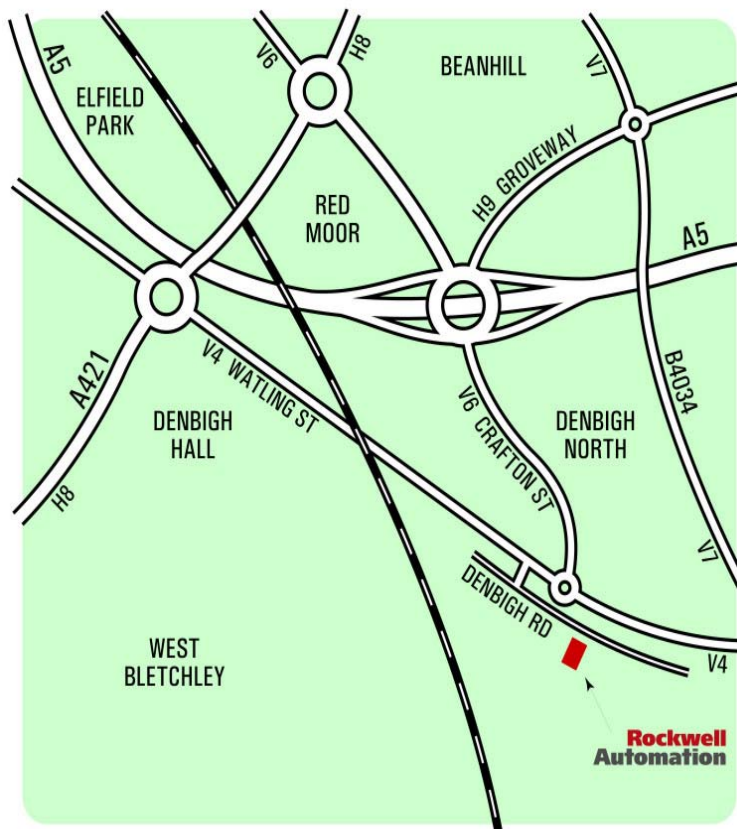

**Premier Inn**

5 minutes drive from Bletchley are the Furzton Lake and Caldecotte hotels

**Mercure Parkside Hotel**

10 minutes drive from Bletchley  
3 star hotel in the village of Woughton on the Green

**Campanile Milton Keynes - Fenny Stratford**

5 minutes drive from our Training Facility  
Located on the V4 Watling Street

**Holiday Inn Milton Keynes**

10 minutes drive from Bletchley  
City Centre hotel close to shopping centre and amenities

## Directions to...

#### **From Junction 14, M1:**

Follow the A509 (H5 –Portway) to Central Milton Keynes. Go straight over eight roundabouts, at the ninth ‘North Grafton’ roundabout turn left onto the V6 – Grafton Street. Turn right at the ‘Leadenhall’ roundabout on to the H7 – Chaffron Way. At ‘The Bowl’ turn left on to V4 – Watling Street. Go straight over one roundabout, under the Railway Bridge and turn right onto Denbigh West Industrial Estate. The training centre is situated on Third Avenue the third turning on the right.