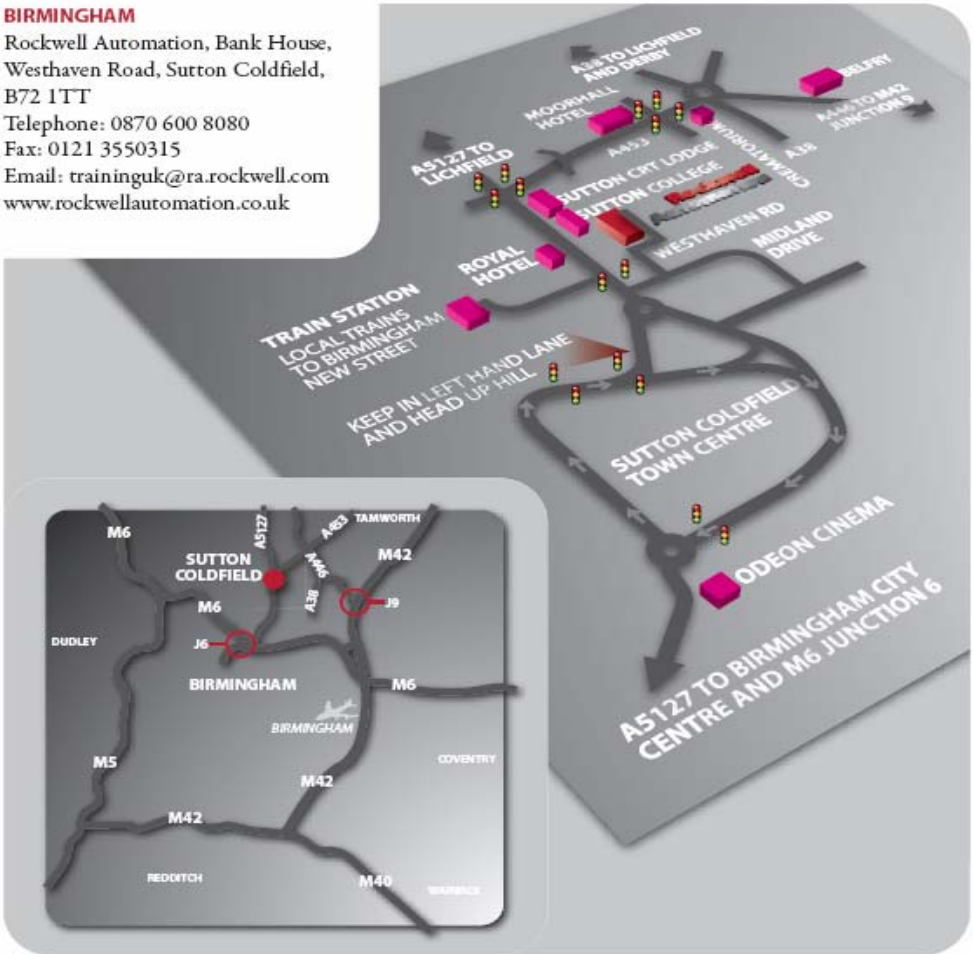

## Map & Directions to the Training Centre

Nearest Airport: Birmingham International

Train Stations: Birmingham International (adjacent to Birmingham Airport)  
Birmingham New Street (Birmingham City Centre)  
Sutton Coldfield (local station, approx 20 minutes journey from Birmingham New Street Station and 5 minutes walk from Rockwell Automation's Sutton Coldfield office)